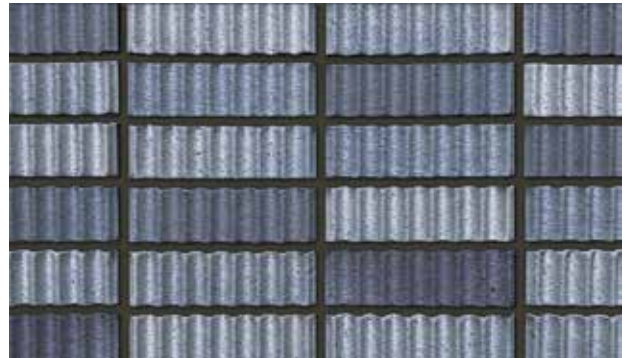

La Paloma Special Shapes

Spain has a history of passion, colour and vibrancy – and that’s exactly what La Paloma delivers. Beautiful as architectural feature highlights, and equally elegant as a feature wall or façade, this collection is designed to inspire creative bold expressions.

Miro Combed by Austral Bricks 230 x 110 x 76mm

Miro Curved by Austral Bricks 230 x 110 x 76mm

Miro Tash by Austral Bricks 230 x 110 x 76mm

Azul Combed by Austral Bricks 230 x 110 x 76mm

Azul Curved by Austral Bricks 230 x 110 x 76mm

Azul Tash by Austral Bricks 230 x 110 x 76mm

Variations in colour, texture and size are natural characteristics of clay products and production variations can occur from batch to batch. Whilst every effort is made to provide samples, brochures and displays consistent with product delivered to site, they should be viewed as a guide only.