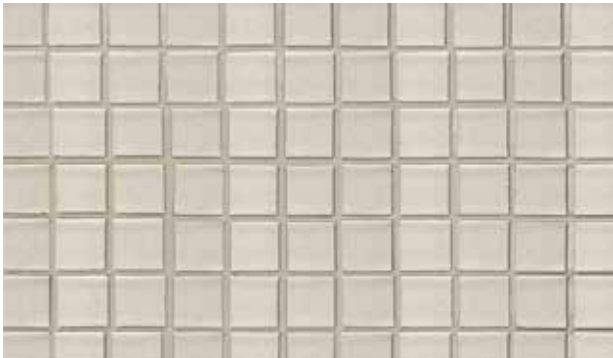

La Paloma Special Shapes

Spain has a history of passion, colour and vibrancy – and that’s exactly what La Paloma delivers. Beautiful as architectural feature highlights, and equally elegant as a feature wall or façade, this collection is designed to inspire creative bold expressions.

Miro Combed by Austral Bricks 230 x 110 x 76mm

Miro Curved by Austral Bricks 230 x 110 x 76mm

Miro Tash by Austral Bricks 230 x 110 x 76mm

Azul Combed by Austral Bricks 230 x 110 x 76mm

Azul Curved by Austral Bricks 230 x 110 x 76mm

Azul Tash by Austral Bricks 230 x 110 x 76mm

Variations in colour, texture and size are natural characteristics of clay products and production variations can occur from batch to batch. Whilst every effort is made to provide samples, brochures and displays consistent with product delivered to site, they should be viewed as a guide only.