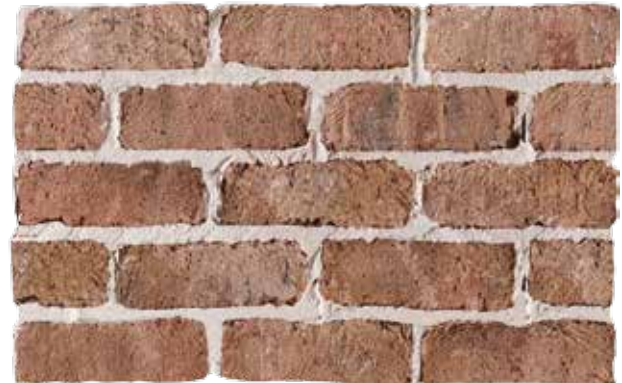

San Selmo

Introducing the San Selmo range, a testament to European heritage and craftsmanship. Kiln-fired in Italy, these elegant clay bricks boast a tactile surface inspired by recycled bricks, lending a distinctive rustic finish. With a tonal palette ranging from pale hues, deep colours of the earth to steely blue-greys, they're perfect for both modern and traditional homes, adding genuine warmth to any project while offering versatility for contemporary architectural endeavours.

Lucca by Austral Bricks 250 x 55 x 70mm

San Selmo Original by Austral Bricks 230 x 76 x 70mm

Praga by Austral Bricks 250 x 55 x 70mm

Aged Red by Austral Bricks 230 x 76 x 70mm

Variations in colour, texture and size are natural characteristics of clay products and production variations can occur from batch to batch. Whilst every effort is made to provide samples, brochures and displays consistent with product delivered to site, they should be viewed as a guide only.